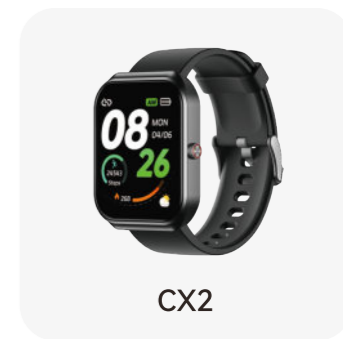

## Specs

GTS7

GTR4\*

GTR3

GTR2

CX3

CX2

Display type	TFT	TFT	AMOLED	TFT	TFT	TFT
Display size	1.96-inch	1.27-inch	1.43-inch	1.46-inch	1.95-inch	1.95-inch
Resolution	320*386 pixels	360*360 pixels	466*466 pixels	360*360 pixels	240*282 pixels	240*282 pixels
Touch display	Full-touch screen	Full-touch screen	Full-touch screen	Full-touch screen	Full-touch screen	Full-touch screen
CPU	JL7012F6	JL7012F6	JL7013A6S	JL7012F6	JL7012F6	JL7012F6
Heart rate and SpO2 sensor	HX3918	HX3918	HX3695H	HX3918	HX3918	HX3918
Memory	640 KB	640 KB	640 KB	640 KB	640 KB	640 KB
Storage	128 MB	128 MB	256 MB	128 MB	128 MB	128 MB
Barometers	⊗ No	⊗ No	⊗ No	⊗ No	⊗ No	⊗ No
Geomagnetic compass	⊗ No	⊗ No	⊗ No	⊗ No	⊗ No	⊗ No
Built-in GPS	⊗ No	⊗ No	⊗ No	⊗ No	⊗ No	⊗ No
Bluetooth	5.3	5.3	5.3	5.3	5.3	5.3
Water resistance	IP68	IP68	3ATM	IP68	IP68	IP68
Battery capacity	350mAh	250mAh	390mAh	350mAh	350mAh	350mAh
Battery life (up to)	5-10 days	4-8 days	7-15 days	5-10 days	5-10 days	5-10 days
Standby mode (up to)	45 days	40 days	45 days	45 days	45 days	45 days
Sleep	✔ Yes	✔ Yes	✔ Yes	✔ Yes	✔ Yes	✔ Yes
Heart rate	✔ Yes	✔ Yes	✔ Yes	✔ Yes	✔ Yes	✔ Yes
SpO2	✔ Yes	✔ Yes	✔ Yes	✔ Yes	✔ Yes	✔ Yes
Heart Rate Variability	✔ Yes	✔ Yes	✔ Yes	✔ Yes	✔ Yes	✔ Yes
Respiratory rate	⊗ No	⊗ No	✔ Yes	⊗ No	⊗ No	⊗ No
MAI Score	✔ Yes	✔ Yes	✔ Yes	✔ Yes	✔ Yes	✔ Yes
Steps counter	✔ Yes	✔ Yes	✔ Yes	✔ Yes	✔ Yes	✔ Yes