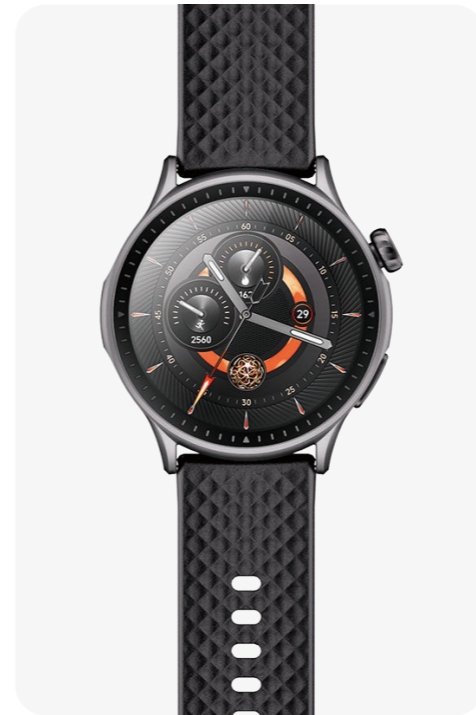

# GTS8 AMOLED

Radiant AMOLED clarity meets precise health and sports tracking.

1.95-inch  
AMOLED

Sleep Analysis

3ATM

Workouts  
Tracking

45 Days  
Standby

Display: 1.95-inch HD AMOLED

Resolution: 410\*502 pixels

Waterproof Rating: 3ATM

Battery Capacity: 350mAh

Bluetooth: 5.3

Battery Life: Up to 5-14 days of use, 45 days of standby

- Sleep
- HRV
- Heart rate
- Respiratory rate
- SpO2

New

# GTR3 AMOLED

1.43 inch Round AMOLED elegance meets flawless fitness precision

1.43 inch AMOLED

Display: 1.43-inch HD AMOLED Resolution: 466\*466 pixels  
Waterproof Rating: 3ATM Battery Capacity: 390mAh  
Bluetooth: 5.3  
Battery Life: Up to 7-15 days of use, 45 days of standby