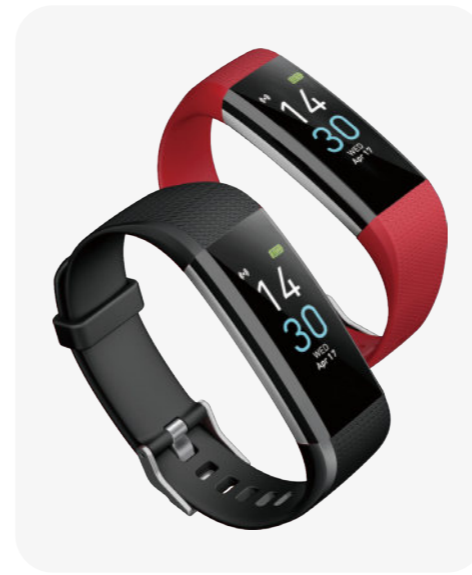

Hot

S5

Ultra-light 10g* smart wristband for seamless daily wear

Display: 0.96-inch HD TFT	Resolution: 80*160 pixels
Waterproof Rating: IP68	Battery Capacity: 145mAh
Bluetooth: 5.3	
Battery Life: Up to 5-7 days of use, 45 days of standby	

- Sleep
- Heart rate
- SpO2
- HRV

* The product weight (without straps) is 10 grams