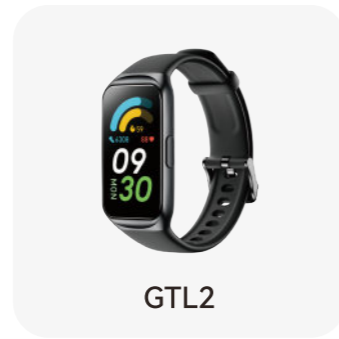

Comparison Table

Specs

Display type	TFT	TFT
Display size	1.47-inch	0.96-inch
Resolution	172*320 pixels	80*160 pixels
Touch display	Full-touch screen	Single-touch screen
CPU	JL7012R5	JL7012R5
Heart rate and SpO2 sensor	HX3918	HX3918
Memory	640 KB	640 KB
Storage	64 MB	64 MB
Barometers	⊗ No	⊗ No
Geomagnetic compass	⊗ No	⊗ No
Built-in GPS	⊗ No	⊗ No
Bluetooth	5.3	5.3
Water resistance	IP68	IP68
Battery capacity	245mAh	145mAh
Battery life (up to)	7-10 days	5-7 days
Standby mode (up to)	45 days	45 days
Sleep	✔ Yes	✔ Yes
Heart rate	✔ Yes	✔ Yes
SpO2	✔ Yes	✔ Yes
Heart Rate Variability	✔ Yes	✔ Yes
Respiratory rate	⊗ No	⊗ No
MAI Score	✔ Yes	✔ Yes
Steps counter	✔ Yes	✔ Yes

GTL2