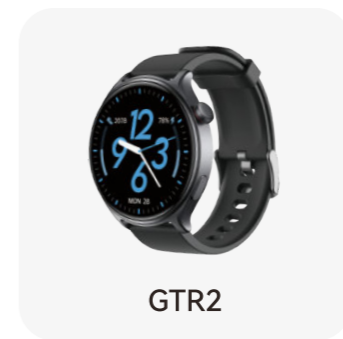

## Specs

GTS7

GTR4\*

GTR3

GTR2

CX3

CX2

Display type	TFT	TFT	AMOLED	TFT	TFT	TFT
Display size	1.96-inch	1.27-inch	1.43-inch	1.46-inch	1.95-inch	1.95-inch
Resolution	320*386 pixels	360*360 pixels	466*466 pixels	360*360 pixels	240*282 pixels	240*282 pixels
Touch display	Full-touch screen	Full-touch screen	Full-touch screen	Full-touch screen	Full-touch screen	Full-touch screen
CPU	JL7012F6	JL7012F6	JL7013A6S	JL7012F6	JL7012F6	JL7012F6
Heart rate and SpO2 sensor	HX3918	HX3918	HX3695H	HX3918	HX3918	HX3918
Memory	640 KB	640 KB	640 KB	640 KB	640 KB	640 KB
Storage	128 MB	128 MB	256 MB	128 MB	128 MB	128 MB
Barometers	⊗ No	⊗ No	⊗ No	⊗ No	⊗ No	⊗ No
Geomagnetic compass	⊗ No	⊗ No	⊗ No	⊗ No	⊗ No	⊗ No
Built-in GPS	⊗ No	⊗ No	⊗ No	⊗ No	⊗ No	⊗ No
Bluetooth	5.3	5.3	5.3	5.3	5.3	5.3
Water resistance	IP68	IP68	3ATM	IP68	IP68	IP68
Battery capacity	350mAh	250mAh	390mAh	350mAh	350mAh	350mAh
Battery life (up to)	5-10 days	4-8 days	7-15 days	5-10 days	5-10 days	5-10 days
Standby mode (up to)	45 days	40 days	45 days	45 days	45 days	45 days
Sleep	✔ Yes	✔ Yes	✔ Yes	✔ Yes	✔ Yes	✔ Yes
Heart rate	✔ Yes	✔ Yes	✔ Yes	✔ Yes	✔ Yes	✔ Yes
SpO2	✔ Yes	✔ Yes	✔ Yes	✔ Yes	✔ Yes	✔ Yes
Heart Rate Variability	✔ Yes	✔ Yes	✔ Yes	✔ Yes	✔ Yes	✔ Yes
Respiratory rate	⊗ No	⊗ No	✔ Yes	⊗ No	⊗ No	⊗ No
MAI Score	✔ Yes	✔ Yes	✔ Yes	✔ Yes	✔ Yes	✔ Yes
Steps counter	✔ Yes	✔ Yes	✔ Yes	✔ Yes	✔ Yes	✔ Yes