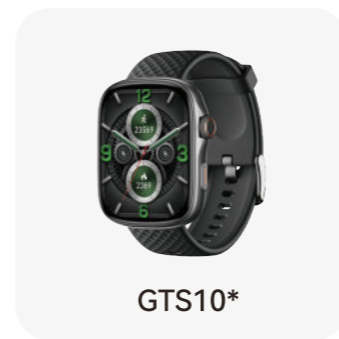

Comparison Table

Specs

GTS10*

Display type	AMOLED	AMOLED	AMOLED	TFT	AMOLED	TFT
Display size	1.95-inch	1.43-inch	1.95-inch	1.96-inch	1.95-inch	1.96-inch
Resolution	410*502 pixels	466*466 pixels	410*502 pixels	320*386 pixels	410*502 pixels	320*386 pixels
Touch display	Full-touch screen	Full-touch screen	Full-touch screen	Full-touch screen	Full-touch screen	Full-touch screen
CPU	SF32LB523	ATS3085S4	SF32LB523	JL7012F6	JL7013A6S	JL7012F6
Heart rate and SpO2 sensor	HX3695H	HX3918	HX3695H	HX3918	HX3695H	HX3918
Memory	4 MB	4 MB	4 MB	640 KB	640 KB	640 KB
Storage	256 MB	128 MB	256 MB	128 MB	256 MB	128 MB
Barometers	⊗ No	✔ Yes	⊗ No	⊗ No	⊗ No	⊗ No
Geomagnetic compass	⊗ No	✔ Yes	⊗ No	⊗ No	⊗ No	⊗ No
Built-in GPS	✔ Yes	✔ Yes	⊗ No	⊗ No	⊗ No	⊗ No
Bluetooth	5.3	5.3	5.3	5.3	5.3	5.3
Water resistance	3ATM	3ATM	3ATM	3ATM	3ATM	IP68
Battery capacity	360mAh	390mAh	360mAh	350mAh	350mAh	350mAh
Battery life (up to)	7-14 days	7-14 days	7-14 days	5-10 days	5-14 days	5-10 days
Standby mode (up to)	45 days	45 days	45 days	45 days	45 days	45 days
Sleep	✔ Yes	✔ Yes	✔ Yes	✔ Yes	✔ Yes	✔ Yes
Heart rate	✔ Yes	✔ Yes	✔ Yes	✔ Yes	✔ Yes	✔ Yes
SpO2	✔ Yes	✔ Yes	✔ Yes	✔ Yes	✔ Yes	✔ Yes
Heart Rate Variability	✔ Yes	✔ Yes	✔ Yes	✔ Yes	✔ Yes	✔ Yes
Respiratory rate	✔ Yes	⊗ No	✔ Yes	⊗ No	✔ Yes	⊗ No
MAI Score	✔ Yes	✔ Yes	✔ Yes	✔ Yes	✔ Yes	✔ Yes
Steps counter	✔ Yes	✔ Yes	✔ Yes	✔ Yes	✔ Yes	✔ Yes

* Product specifications are subject to change before the official release.

* Product specifications are subject to change before the official release.