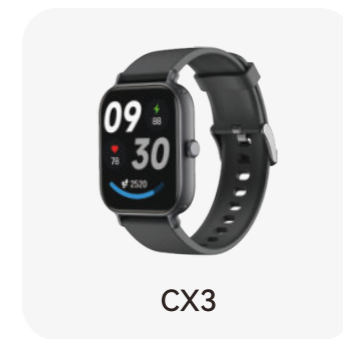

## Specs

GTS7

GTR4\*

GTR3

GTR2

CX3

CX2

Display type	TFT	TFT	AMOLED	TFT	TFT	TFT
Display size	1.96-inch	1.27-inch	1.43-inch	1.46-inch	1.95-inch	1.95-inch
Resolution	320*386 pixels	360*360 pixels	466*466 pixels	360*360 pixels	240*282 pixels	240*282 pixels
Touch display	Full-touch screen	Full-touch screen	Full-touch screen	Full-touch screen	Full-touch screen	Full-touch screen
CPU	JL7012F6	JL7012F6	JL7013A6S	JL7012F6	JL7012F6	JL7012F6
Heart rate and SpO2 sensor	HX3918	HX3918	HX3695H	HX3918	HX3918	HX3918
Memory	640 KB	640 KB	640 KB	640 KB	640 KB	640 KB
Storage	128 MB	128 MB	256 MB	128 MB	128 MB	128 MB
Barometers	⊗ No	⊗ No	⊗ No	⊗ No	⊗ No	⊗ No
Geomagnetic compass	⊗ No	⊗ No	⊗ No	⊗ No	⊗ No	⊗ No
Built-in GPS	⊗ No	⊗ No	⊗ No	⊗ No	⊗ No	⊗ No
Bluetooth	5.3	5.3	5.3	5.3	5.3	5.3
Water resistance	IP68	IP68	3ATM	IP68	IP68	IP68
Battery capacity	350mAh	250mAh	390mAh	350mAh	350mAh	350mAh
Battery life (up to)	5-10 days	4-8 days	7-15 days	5-10 days	5-10 days	5-10 days
Standby mode (up to)	45 days	40 days	45 days	45 days	45 days	45 days
Sleep	✔ Yes	✔ Yes	✔ Yes	✔ Yes	✔ Yes	✔ Yes
Heart rate	✔ Yes	✔ Yes	✔ Yes	✔ Yes	✔ Yes	✔ Yes
SpO2	✔ Yes	✔ Yes	✔ Yes	✔ Yes	✔ Yes	✔ Yes
Heart Rate Variability	✔ Yes	✔ Yes	✔ Yes	✔ Yes	✔ Yes	✔ Yes
Respiratory rate	⊗ No	⊗ No	✔ Yes	⊗ No	⊗ No	⊗ No
MAI Score	✔ Yes	✔ Yes	✔ Yes	✔ Yes	✔ Yes	✔ Yes
Steps counter	✔ Yes	✔ Yes	✔ Yes	✔ Yes	✔ Yes	✔ Yes