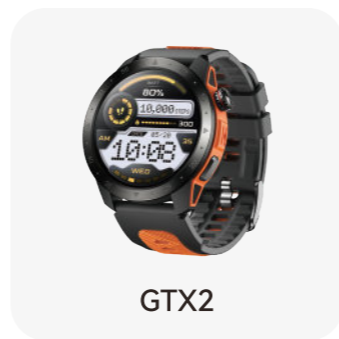

Comparison Table

Specs

GTX2

Display type	AMOLED	AMOLED	AMOLED	TFT	AMOLED	TFT
Display size	1.95-inch	1.43-inch	1.95-inch	1.96-inch	1.95-inch	1.96-inch
Resolution	410*502 pixels	466*466 pixels	410*502 pixels	320*386 pixels	410*502 pixels	320*386 pixels
Touch display	Full-touch screen	Full-touch screen	Full-touch screen	Full-touch screen	Full-touch screen	Full-touch screen
CPU	SF32LB523	ATS3085S4	SF32LB523	JL7012F6	JL7013A6S	JL7012F6
Heart rate and SpO2 sensor	HX3695H	HX3918	HX3695H	HX3918	HX3695H	HX3918
Memory	4 MB	4 MB	4 MB	640 KB	640 KB	640 KB
Storage	256 MB	128 MB	256 MB	128 MB	256 MB	128 MB
Barometers	⊗ No	✔ Yes	⊗ No	⊗ No	⊗ No	⊗ No
Geomagnetic compass	⊗ No	✔ Yes	⊗ No	⊗ No	⊗ No	⊗ No
Built-in GPS	✔ Yes	✔ Yes	⊗ No	⊗ No	⊗ No	⊗ No
Bluetooth	5.3	5.3	5.3	5.3	5.3	5.3
Water resistance	3ATM	3ATM	3ATM	3ATM	3ATM	IP68
Battery capacity	360mAh	390mAh	360mAh	350mAh	350mAh	350mAh
Battery life (up to)	7-14 days	7-14 days	7-14 days	5-10 days	5-14 days	5-10 days
Standby mode (up to)	45 days	45 days	45 days	45 days	45 days	45 days
Sleep	✔ Yes	✔ Yes	✔ Yes	✔ Yes	✔ Yes	✔ Yes
Heart rate	✔ Yes	✔ Yes	✔ Yes	✔ Yes	✔ Yes	✔ Yes
SpO2	✔ Yes	✔ Yes	✔ Yes	✔ Yes	✔ Yes	✔ Yes
Heart Rate Variability	✔ Yes	✔ Yes	✔ Yes	✔ Yes	✔ Yes	✔ Yes
Respiratory rate	✔ Yes	⊗ No	✔ Yes	⊗ No	✔ Yes	⊗ No
MAI Score	✔ Yes	✔ Yes	✔ Yes	✔ Yes	✔ Yes	✔ Yes
Steps counter	✔ Yes	✔ Yes	✔ Yes	✔ Yes	✔ Yes	✔ Yes

* Product specifications are subject to change before the official release.

* Product specifications are subject to change before the official release.