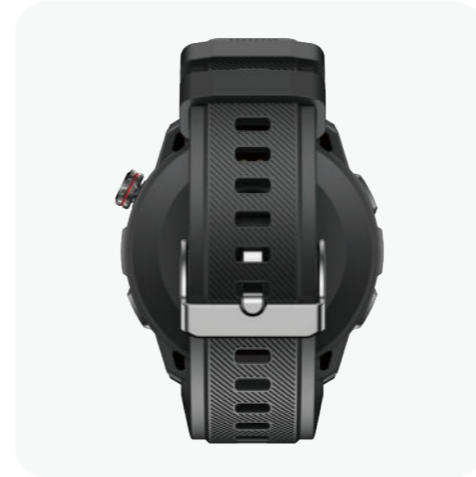

New

GTX2 GPS Outdoor

Ultimate adventure smartwatch with GPS, altitude, and compass.

Display: 1.43-inch HD AMOLED	Resolution: 466*466 pixels
CPU: ATS3085S4	Water Resistance: 3ATM
Battery Capacity: 390mAh	Bluetooth: 5.3
Battery Life: 7-14 days of use, 45 days of standby	

- Built-in GPS
- Geomagnetic Compass
- Barometer
- Sleep
- Heart rate
- SpO2
- HRV