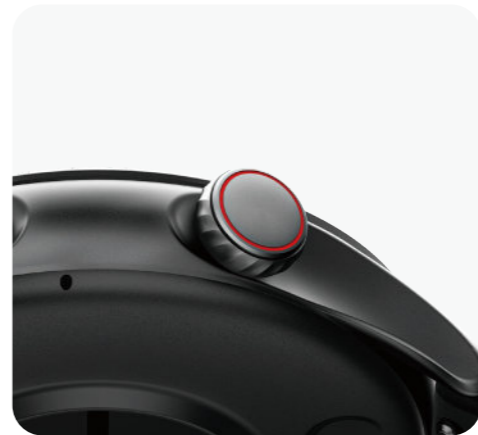

New

GTR3 AMOLED

1.43 inch Round AMOLED elegance meets flawless fitness precision

1.43 inch AMOLED

Display: 1.43-inch HD AMOLED Resolution: 466*466 pixels
Waterproof Rating: 3ATM Battery Capacity: 390mAh
Bluetooth: 5.3
Battery Life: Up to 7-15 days of use, 45 days of standby

- Sleep
- HRV
- Heart rate
- Respiratory rate
- SpO2