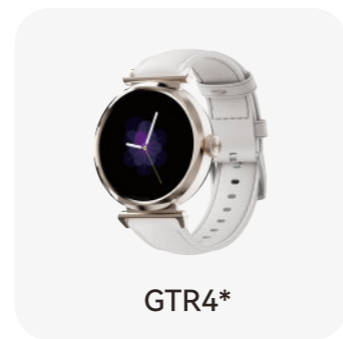

Comparison Table

Specs

GTR4*

Display type	TFT	TFT	AMOLED	TFT	TFT	TFT
Display size	1.96-inch	1.27-inch	1.43-inch	1.46-inch	1.95-inch	1.95-inch
Resolution	320*386 pixels	360*360 pixels	466*466 pixels	360*360 pixels	240*282 pixels	240*282 pixels
Touch display	Full-touch screen	Full-touch screen	Full-touch screen	Full-touch screen	Full-touch screen	Full-touch screen
CPU	JL7012F6	JL7012F6	JL7013A6S	JL7012F6	JL7012F6	JL7012F6
Heart rate and SpO2 sensor	HX3918	HX3918	HX3695H	HX3918	HX3918	HX3918
Memory	640 KB	640 KB	640 KB	640 KB	640 KB	640 KB
Storage	128 MB	128 MB	256 MB	128 MB	128 MB	128 MB
Barometers	⊗ No	⊗ No	⊗ No	⊗ No	⊗ No	⊗ No
Geomagnetic compass	⊗ No	⊗ No	⊗ No	⊗ No	⊗ No	⊗ No
Built-in GPS	⊗ No	⊗ No	⊗ No	⊗ No	⊗ No	⊗ No
Bluetooth	5.3	5.3	5.3	5.3	5.3	5.3
Water resistance	IP68	IP68	3ATM	IP68	IP68	IP68
Battery capacity	350mAh	250mAh	390mAh	350mAh	350mAh	350mAh
Battery life (up to)	5-10 days	4-8 days	7-15 days	5-10 days	5-10 days	5-10 days
Standby mode (up to)	45 days	40 days	45 days	45 days	45 days	45 days
Sleep	✔ Yes	✔ Yes	✔ Yes	✔ Yes	✔ Yes	✔ Yes
Heart rate	✔ Yes	✔ Yes	✔ Yes	✔ Yes	✔ Yes	✔ Yes
SpO2	✔ Yes	✔ Yes	✔ Yes	✔ Yes	✔ Yes	✔ Yes
Heart Rate Variability	✔ Yes	✔ Yes	✔ Yes	✔ Yes	✔ Yes	✔ Yes
Respiratory rate	⊗ No	⊗ No	✔ Yes	⊗ No	⊗ No	⊗ No
MAI Score	✔ Yes	✔ Yes	✔ Yes	✔ Yes	✔ Yes	✔ Yes
Steps counter	✔ Yes	✔ Yes	✔ Yes	✔ Yes	✔ Yes	✔ Yes

* Product specifications are subject to change before the official release.

* Product specifications are subject to change before the official release.