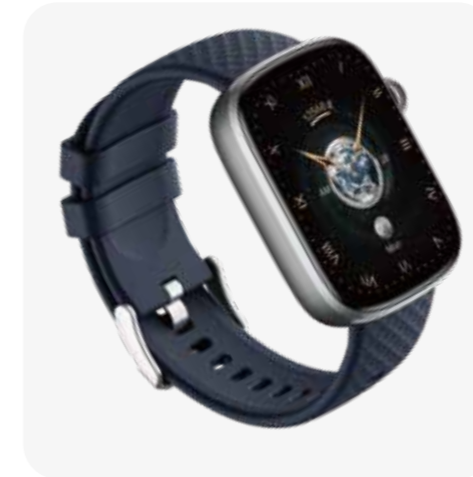

GTS8 AMOLED

Radiant AMOLED clarity meets precise health and sports tracking.

1.95-inch AMOLED

Sleep Analysis

3ATM

Workouts Tracking

45 Days Standby

Display: 1.95-inch HD AMOLED Resolution: 410*502 pixels
Waterproof Rating: 3ATM Battery Capacity: 350mAh
Bluetooth: 5.3
Battery Life: Up to 5-14 days of use, 45 days of standby

- Sleep
- HRV
- Heart rate
- Respiratory rate
- SpO2