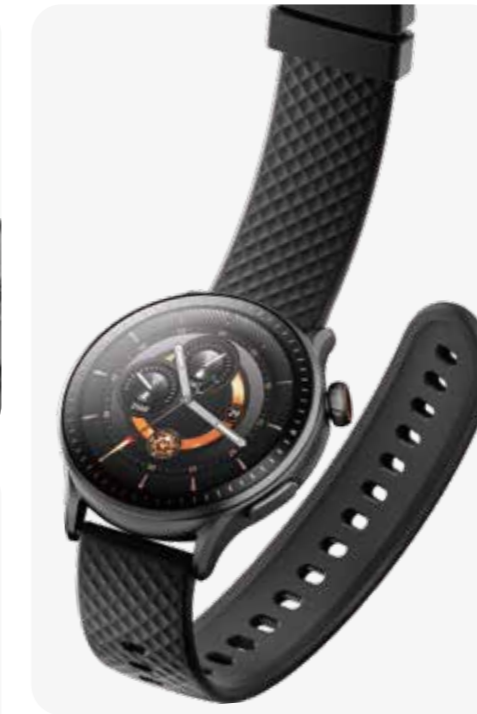

GTR3 AMOLED

1.43 inch Round AMOLED elegance meets flawless fitness precision

1.43 inch AMOLED

100+ Sports

3ATM

Smart Assistant

Long Battery

Display: 1.43-inch HD AMOLED

Resolution: 466*466 pixels

Waterproof Rating: 3ATM

Battery Capacity: 390mAh

Bluetooth: 5.3

Battery Life: Up to 7-15 days of use, 45 days of standby

- Sleep
- HRV
- Heart rate
- Respiratory rate
- SpO2