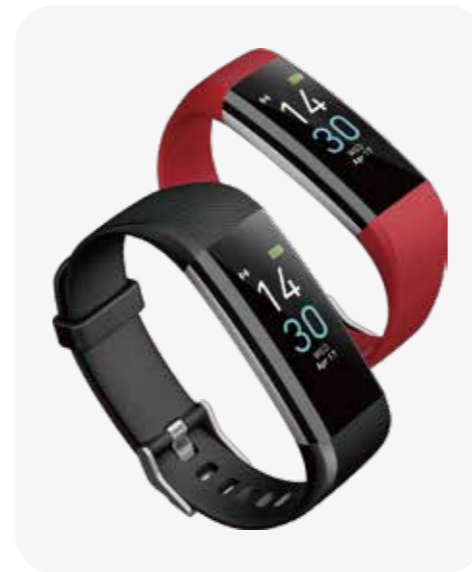

# Fitness Tracker

Hot

## GTL2

Larger screen, longer battery, spot-on wellness tracking

1.47-inch  
HD Display

100+ Sports  
Modes

24/7 Health  
Monitoring

Smart Notifications

7 Days  
of Use

Display: 1.47-inch HD TFT

Resolution: 172\*320 pixels

Waterproof Rating: IP68

Battery Capacity: 245mAh

Bluetooth: 5.3

Battery Life: Up to 7-10 days of use, 45 days of standby

- Sleep
- Heart rate
- SpO2
- HRV

Hot

# S5

Ultra-light 10g\* smart wristband for seamless daily wear

Mini & Light

Easy Plug Design

Heart Rate & SpO2

Extended Power

IP68

Display: 0.96-inch HD TFT