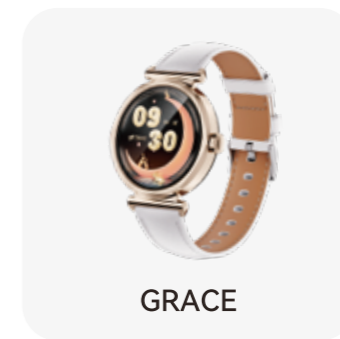

## Specs

RACER 5 Pro GPS

RACER 6 Pro GPS

RACER 3

RACER 4

GRACE

GTR3

Display type	AMOLED	AMOLED	AMOLED	AMOLED	TFT	AMOLED
Display size	1.95-inch	1.43-inch	1.43-inch	1.43-inch	1.27-inch	1.43-inch
Resolution	410*502 pixels	466*466 pixels	466*466 pixels	466*466 pixels	360*360 pixels	466*466 pixels
Touch display	Full-touch screen	Full-touch screen	Full-touch screen	Full-touch screen	Full-touch screen	Full-touch screen
CPU	SF32LB527	SF32LB527	SF32LB523	SF32LB523	JL7012F6	JL7013A6S
Heart rate and SpO2 sensor	HX3695H	HX3695H	HX3695H	HX3695H	HX3918	HX3695H
Memory	16 MB	16 MB	4 MB	4 MB	640 KB	640 KB
Storage	1Gb	1 Gb	256 MB	256 MB	128 MB	256 MB
Barometers	✔ Yes	✔ Yes	⊗ No	⊗ No	⊗ No	⊗ No
Geomagnetic compass	✔ Yes	✔ Yes	⊗ No	⊗ No	⊗ No	⊗ No
Built-in GPS	✔ Yes	✔ Yes	⊗ No	⊗ No	⊗ No	⊗ No
Bluetooth	5.3	5.3	5.3	5.3	5.3	5.3
Water resistance	5ATM	5ATM	IP68	IP68	IP68	3ATM
Battery capacity	530mAh	530mAh	360mAh	360mAh	240mAh	390mAh
Battery life (up to)	About 21 days	About 21 days	About 14 days	About 14 days	5-10 days	7-15 days
Standby mode (up to)	45 days	45 days	45 days	45 days	45 days	45 days
Sleep	✔ Yes	✔ Yes	✔ Yes	✔ Yes	✔ Yes	✔ Yes
Heart rate	✔ Yes	✔ Yes	✔ Yes	✔ Yes	✔ Yes	✔ Yes
SpO2	✔ Yes	✔ Yes	✔ Yes	✔ Yes	✔ Yes	✔ Yes
Heart Rate Variability	✔ Yes	✔ Yes	✔ Yes	✔ Yes	✔ Yes	✔ Yes
Respiratory rate	✔ Yes	✔ Yes	✔ Yes	✔ Yes	⊗ No	✔ Yes
MAI Score	✔ Yes	✔ Yes	✔ Yes	✔ Yes	✔ Yes	✔ Yes
Steps counter	✔ Yes	✔ Yes	✔ Yes	✔ Yes	✔ Yes	✔ Yes