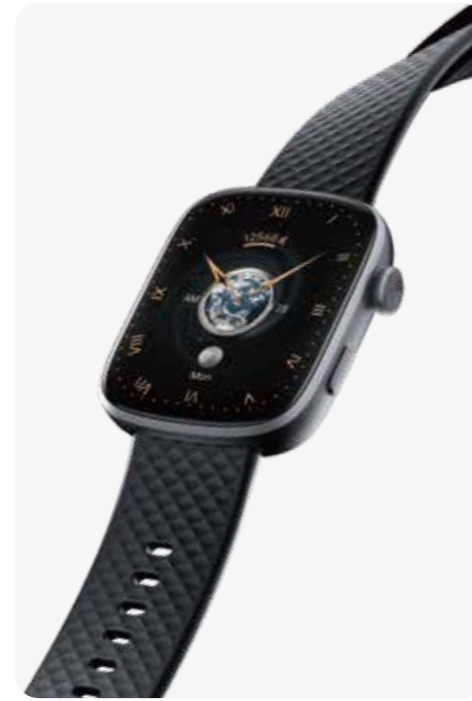

GTS8 AMOLED

Radiant AMOLED clarity meets precise health and sports tracking.

1.95-inch AMOLED

Sleep Analysis

3ATM

Workouts Tracking

45 Days Standby

Display: 1.95-inch HD AMOLED Resolution: 410*502 pixels
Waterproof Rating: 3ATM Battery Capacity: 350mAh
Bluetooth: 5.3
Battery Life: Up to 5-14 days of use, 45 days of standby

- Sleep
- HRV
- Heart rate
- Respiratory rate
- SpO2