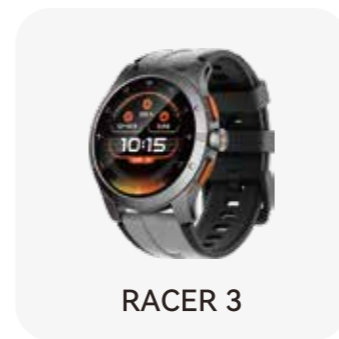

Comparison Table

Specs

RACER 3

Display type	AMOLED	AMOLED	AMOLED	AMOLED	TFT	AMOLED
Display size	1.95-inch	1.43-inch	1.43-inch	1.43-inch	1.27-inch	1.43-inch
Resolution	410*502 pixels	466*466 pixels	466*466 pixels	466*466 pixels	360*360 pixels	466*466 pixels
Touch display	Full-touch screen	Full-touch screen	Full-touch screen	Full-touch screen	Full-touch screen	Full-touch screen
CPU	SF32LB527	SF32LB527	SF32LB523	SF32LB523	JL7012F6	JL7013A6S
Heart rate and SpO2 sensor	HX3695H	HX3695H	HX3695H	HX3695H	HX3918	HX3695H
Memory	16 MB	16 MB	4 MB	4 MB	640 KB	640 KB
Storage	1Gb	1 Gb	256 MB	256 MB	128 MB	256 MB
Barometers	✔ Yes	✔ Yes	⊗ No	⊗ No	⊗ No	⊗ No
Geomagnetic compass	✔ Yes	✔ Yes	⊗ No	⊗ No	⊗ No	⊗ No
Built-in GPS	✔ Yes	✔ Yes	⊗ No	⊗ No	⊗ No	⊗ No
Bluetooth	5.3	5.3	5.3	5.3	5.3	5.3
Water resistance	5ATM	5ATM	IP68	IP68	IP68	3ATM
Battery capacity	530mAh	530mAh	360mAh	360mAh	240mAh	390mAh
Battery life (up to)	About 21 days	About 21 days	About 14 days	About 14 days	5-10 days	7-15 days
Standby mode (up to)	45 days	45 days	45 days	45 days	45 days	45 days
Sleep	✔ Yes	✔ Yes	✔ Yes	✔ Yes	✔ Yes	✔ Yes
Heart rate	✔ Yes	✔ Yes	✔ Yes	✔ Yes	✔ Yes	✔ Yes
SpO2	✔ Yes	✔ Yes	✔ Yes	✔ Yes	✔ Yes	✔ Yes
Heart Rate Variability	✔ Yes	✔ Yes	✔ Yes	✔ Yes	✔ Yes	✔ Yes
Respiratory rate	✔ Yes	✔ Yes	✔ Yes	✔ Yes	⊗ No	✔ Yes
MAI Score	✔ Yes	✔ Yes	✔ Yes	✔ Yes	✔ Yes	✔ Yes
Steps counter	✔ Yes	✔ Yes	✔ Yes	✔ Yes	✔ Yes	✔ Yes

* Product specifications are subject to change before the official release.

* Product specifications are subject to change before the official release.