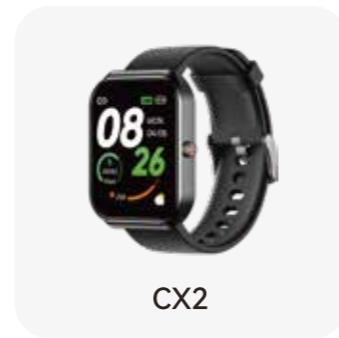

Comparison Table

Specs

CX2

Display type	TFT	TFT	TFT	TFT	TFT
Display size	1.95-inch	1.95-inch	1.47-inch	0.96-inch	0.96-inch
Resolution	240*282 pixels	240*282 pixels	172*320 pixels	80*160 pixels	80*160 pixels
Touch display	Full-touch screen	Full-touch screen	Full-touch screen	Single-touch screen	Single-touch screen
CPU	JL7012F6	JL7012F6	JL7012R5	JL7012R5	JL7012R5
Heart rate and SpO2 sensor	HX3918	HX3918	HX3918	HX3918	HX3918
Memory	640 KB	640 KB	640 KB	640 KB	640 KB
Storage	128 MB	128 MB	64 MB	64 MB	64 MB
Barometers	⊗ No	⊗ No	⊗ No	⊗ No	⊗ No
Geomagnetic compass	⊗ No	⊗ No	⊗ No	⊗ No	⊗ No
Built-in GPS	⊗ No	⊗ No	⊗ No	⊗ No	⊗ No
Bluetooth	5.3	5.3	5.3	5.3	5.3
Water resistance	IP68	IP68	IP68	IP68	IP68
Battery capacity	350mAh	350mAh	245mAh	170mAh	170mAh
Battery life (up to)	5-10 days	5-10 days	7-10 days	5-7 days	5-7 days
Standby mode (up to)	45 days	45 days	45 days	45 days	45 days
Sleep	✔ Yes	✔ Yes	✔ Yes	✔ Yes	✔ Yes
Heart rate	✔ Yes	✔ Yes	✔ Yes	✔ Yes	✔ Yes
SpO2	✔ Yes	✔ Yes	✔ Yes	✔ Yes	✔ Yes
Heart Rate Variability	✔ Yes	✔ Yes	✔ Yes	✔ Yes	✔ Yes
Respiratory rate	⊗ No	⊗ No	⊗ No	⊗ No	⊗ No
MAI Score	✔ Yes	✔ Yes	✔ Yes	✔ Yes	✔ Yes
Steps counter	✔ Yes	✔ Yes	✔ Yes	✔ Yes	✔ Yes

* Product specifications are subject to change before the official release.

* Product specifications are subject to change before the official release.