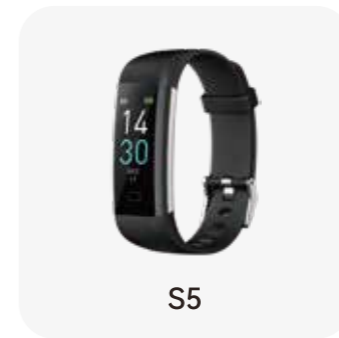

## Specs

CX3

CX2

GTL2

S5

GTL1

Display type	TFT	TFT	TFT	TFT	TFT
Display size	1.95-inch	1.95-inch	1.47-inch	0.96-inch	0.96-inch
Resolution	240*282 pixels	240*282 pixels	172*320 pixels	80*160 pixels	80*160 pixels
Touch display	Full-touch screen	Full-touch screen	Full-touch screen	Single-touch screen	Single-touch screen
CPU	JL7012F6	JL7012F6	JL7012R5	JL7012R5	JL7012R5
Heart rate and SpO2 sensor	HX3918	HX3918	HX3918	HX3918	HX3918
Memory	640 KB	640 KB	640 KB	640 KB	640 KB
Storage	128 MB	128 MB	64 MB	64 MB	64 MB
Barometers	⊗ No	⊗ No	⊗ No	⊗ No	⊗ No
Geomagnetic compass	⊗ No	⊗ No	⊗ No	⊗ No	⊗ No
Built-in GPS	⊗ No	⊗ No	⊗ No	⊗ No	⊗ No
Bluetooth	5.3	5.3	5.3	5.3	5.3
Water resistance	IP68	IP68	IP68	IP68	IP68
Battery capacity	350mAh	350mAh	245mAh	170mAh	170mAh
Battery life (up to)	5-10 days	5-10 days	7-10 days	5-7 days	5-7 days
Standby mode (up to)	45 days	45 days	45 days	45 days	45 days
Sleep	✔ Yes	✔ Yes	✔ Yes	✔ Yes	✔ Yes
Heart rate	✔ Yes	✔ Yes	✔ Yes	✔ Yes	✔ Yes
SpO2	✔ Yes	✔ Yes	✔ Yes	✔ Yes	✔ Yes
Heart Rate Variability	✔ Yes	✔ Yes	✔ Yes	✔ Yes	✔ Yes
Respiratory rate	⊗ No	⊗ No	⊗ No	⊗ No	⊗ No
MAI Score	✔ Yes	✔ Yes	✔ Yes	✔ Yes	✔ Yes
Steps counter	✔ Yes	✔ Yes	✔ Yes	✔ Yes	✔ Yes